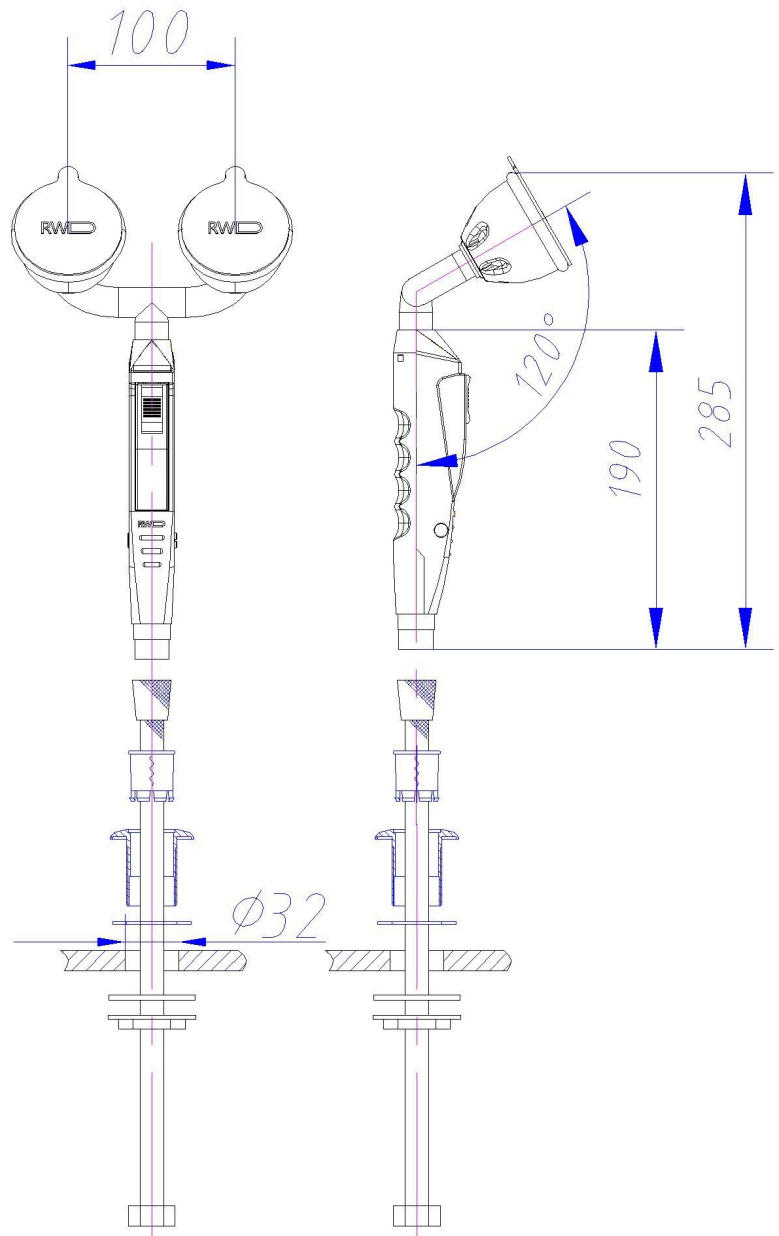

WJH1355-1  
台式移动单口洗眼器  
Removable Single Nozzle Eye Wash(table mounted)

WJH1355-2  
台式移动单口洗眼器  
Removable Single Nozzle Eye Wash(table mounted)

WJH1355-3  
台式移动双口洗眼器  
Removable Double Nozzle Eye Wash(table mounted)

WJH1355-4  
台式移动双口洗眼器  
Removable Double Nozzle Eye Wash(table mounted)

台式移动双口洗眼器  
Remobile Double Nozzle Eye  
Wash(table mounted)