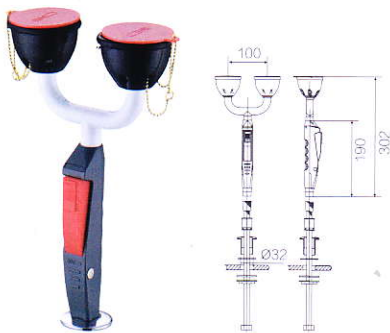

WJH1355-1  
台式移动单口洗眼器  
Removable Single Nozzle Eye Wash(table mounted)

WJH1355-2  
台式移动单口洗眼器  
Removable Single Nozzle Eye Wash(table mounted)

WJH1355-3  
台式移动双口洗眼器  
Removable Double Nozzle Eye Wash(table mounted)

WJH1355-4  
台式移动双口洗眼器  
Removable Double Nozzle Eye Wash(table mounted)

台式移动双口洗眼器  
Remobile Double Nozzle Eye  
Wash(table mounted)