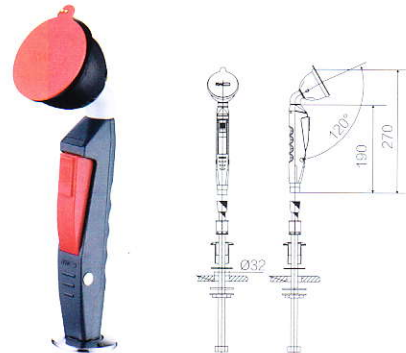

WJH1355-1  
台式移动单口洗眼器  
Removable Single Nozzle Eye Wash(table mounted)

WJH1355-2  
台式移动单口洗眼器  
Removable Single Nozzle Eye Wash(table mounted)

WJH1355-3  
台式移动双口洗眼器  
Removable Double Nozzle Eye Wash(table mounted)

WJH1355-4  
台式移动双口洗眼器  
Removable Double Nozzle Eye Wash(table mounted)

台式移动双口洗眼器  
Remobile Double Nozzle Eye  
Wash(table mounted)